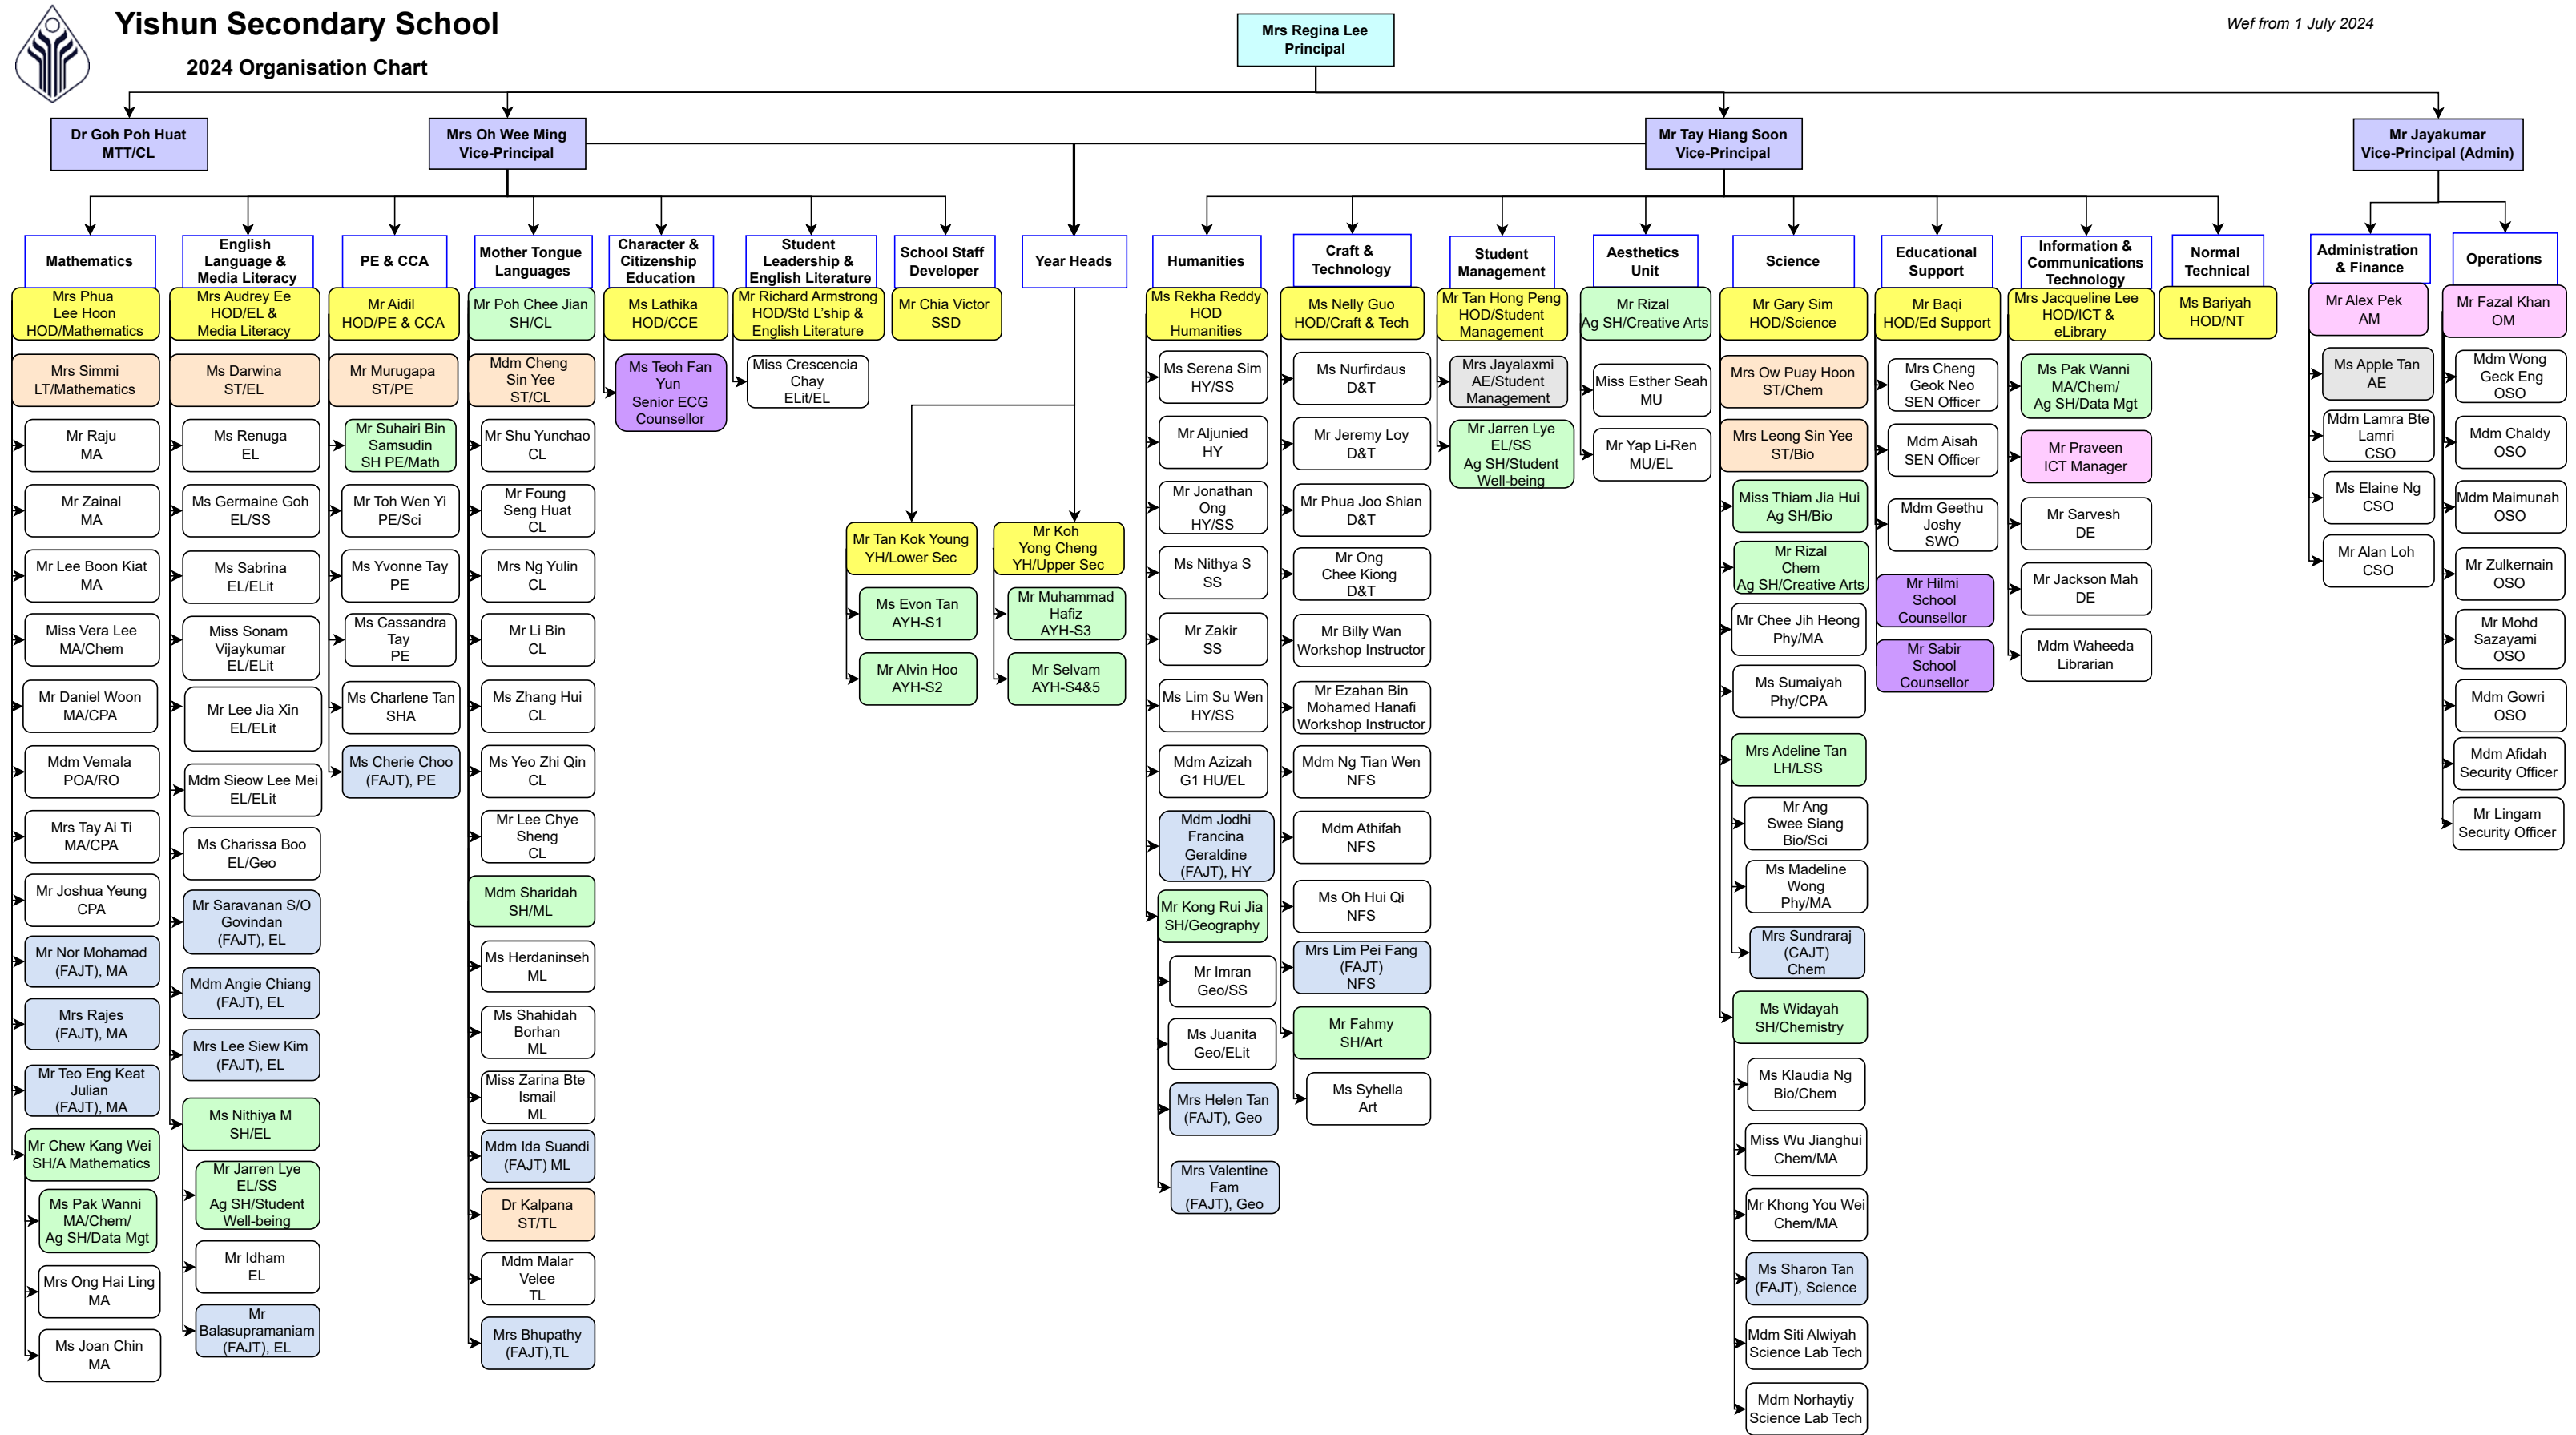

2024 Organisation Chart

Relief Teachers
Mr Ang Choon Kiat – EL
Mdm Birundha – TL

Legend (Subject)	
AM: Additional Mathematics	MA: Mathematics
ART: Art	ML: Malay Language
Bio: Biology	MU: Music
Chem: Chemistry	PE: Physical Education
CL: Chinese Language	PH: Physics
CPA: Computer Applications	POA: Principles of Accounts
D&T: Design & Technology	RO: Retail Operations
EL: English Language	Sci: Lower Sec Science
ELit: English Literature	SS: Social Studies
Geo: Geography	TL: Tamil Language
NFS: Nutrition & Food Science	HU: Humanities
HY: History	

Legend (Designation)	
Ag: Acting	OM: Operations Manager
AE: Administrative Executive	OSO: Operations Support Officer
AYH: Assistant Year Head	SH: Subject Head
CSO: Corporate Support Officer	SHA: School Health Advisor
CAJT: Contract Adjunct Teacher	SSD: School Staff Developer
ECG: Educational Counselling & Guidance	ST: Senior Teacher
DE: Desktop Engineer	SEN: Special Education Needs Officer
HOD: Head of Department	YH: Year Head
FAJT: Flexi-Adjunct Teacher	SC: School Counsellor
LH: Level Head	SWO: Student Welfare Officer
MTT: Master Teacher	UT: Untrained Teacher

Legend (Colour)
 HOD / YH
 SH / LH / AYH/ Ag SH
 CAJT / FAJT
 LT / ST
 Manager
 AE
 School Counsellor