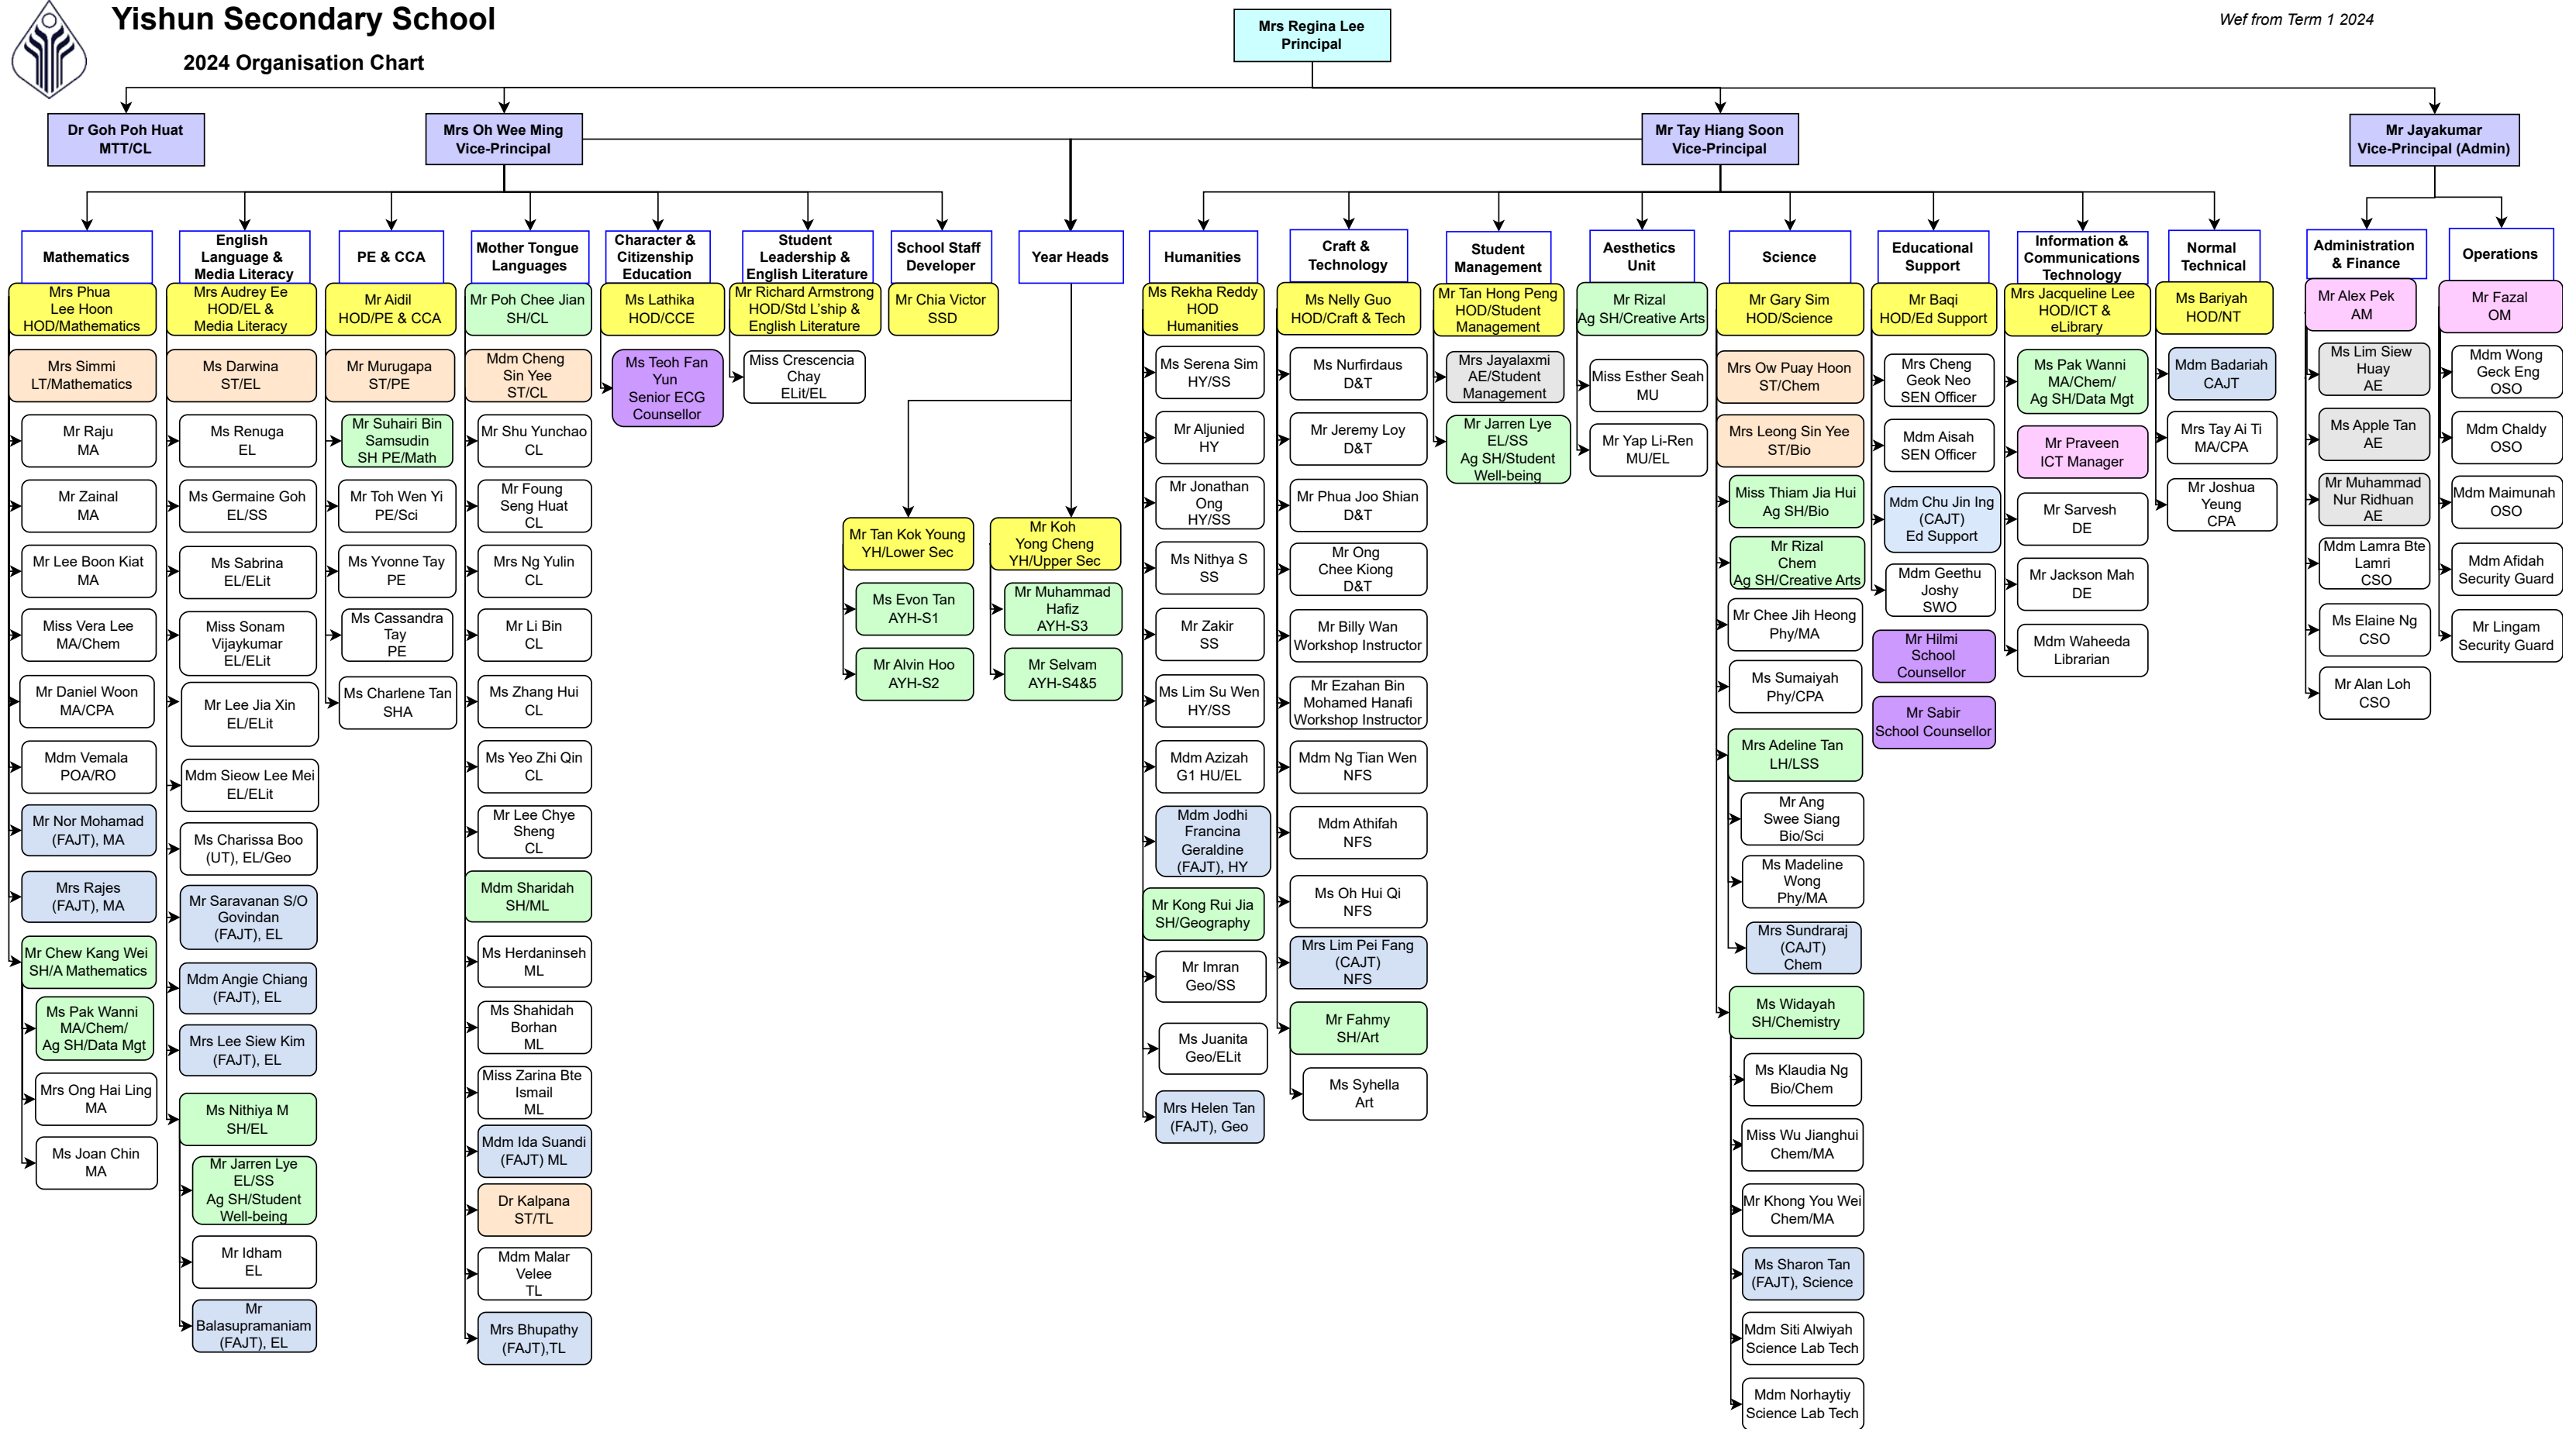

## 2024 Organisation Chart

Relief Teachers
Mr Ang Choon Kiat – EL
Mdm Birundha – TL

Legend (Subject)	
AM: Additional Mathematics	MA: Mathematics
ART: Art	ML: Malay Language
Bio: Biology	MU: Music
Chem: Chemistry	PE: Physical Education
CL: Chinese Language	PH: Physics
CPA: Computer Applications	POA: Principles of Accounts
D&T: Design & Technology	RO: Retail Operations
EL: English Language	Sci: Lower Sec. Science
ELit: English Literature	SS: Social Studies
Geo: Geography	TL: Tamil Language
NFS: Nutrition & Food Science	HU: Humanities
HY: History	

Legend (Designation)	
Ag: Acting	OM: Operations Manager
AE: Administrative Executive	OSO: Operations Support Officer
AYH: Assistant Year Head	SH: Subject Head
CSO: Corporate Support Officer	SHA: School Health Advisor
CAJT: Contract Adjunct Teacher	SSD: School Staff Developer
ECG: Educational Counselling & Guidance	ST: Senior Teacher
DE: Desktop Engineer	SEN: Special Education Needs Officer
HOD: Head of Department	YH: Year Head
FAJT: Flexi-Adjunct Teacher	SC: School Counsellor
LH: Level Head	SWO: Student Welfare Officer
MTT: Master Teacher	UT: Untrained Teacher