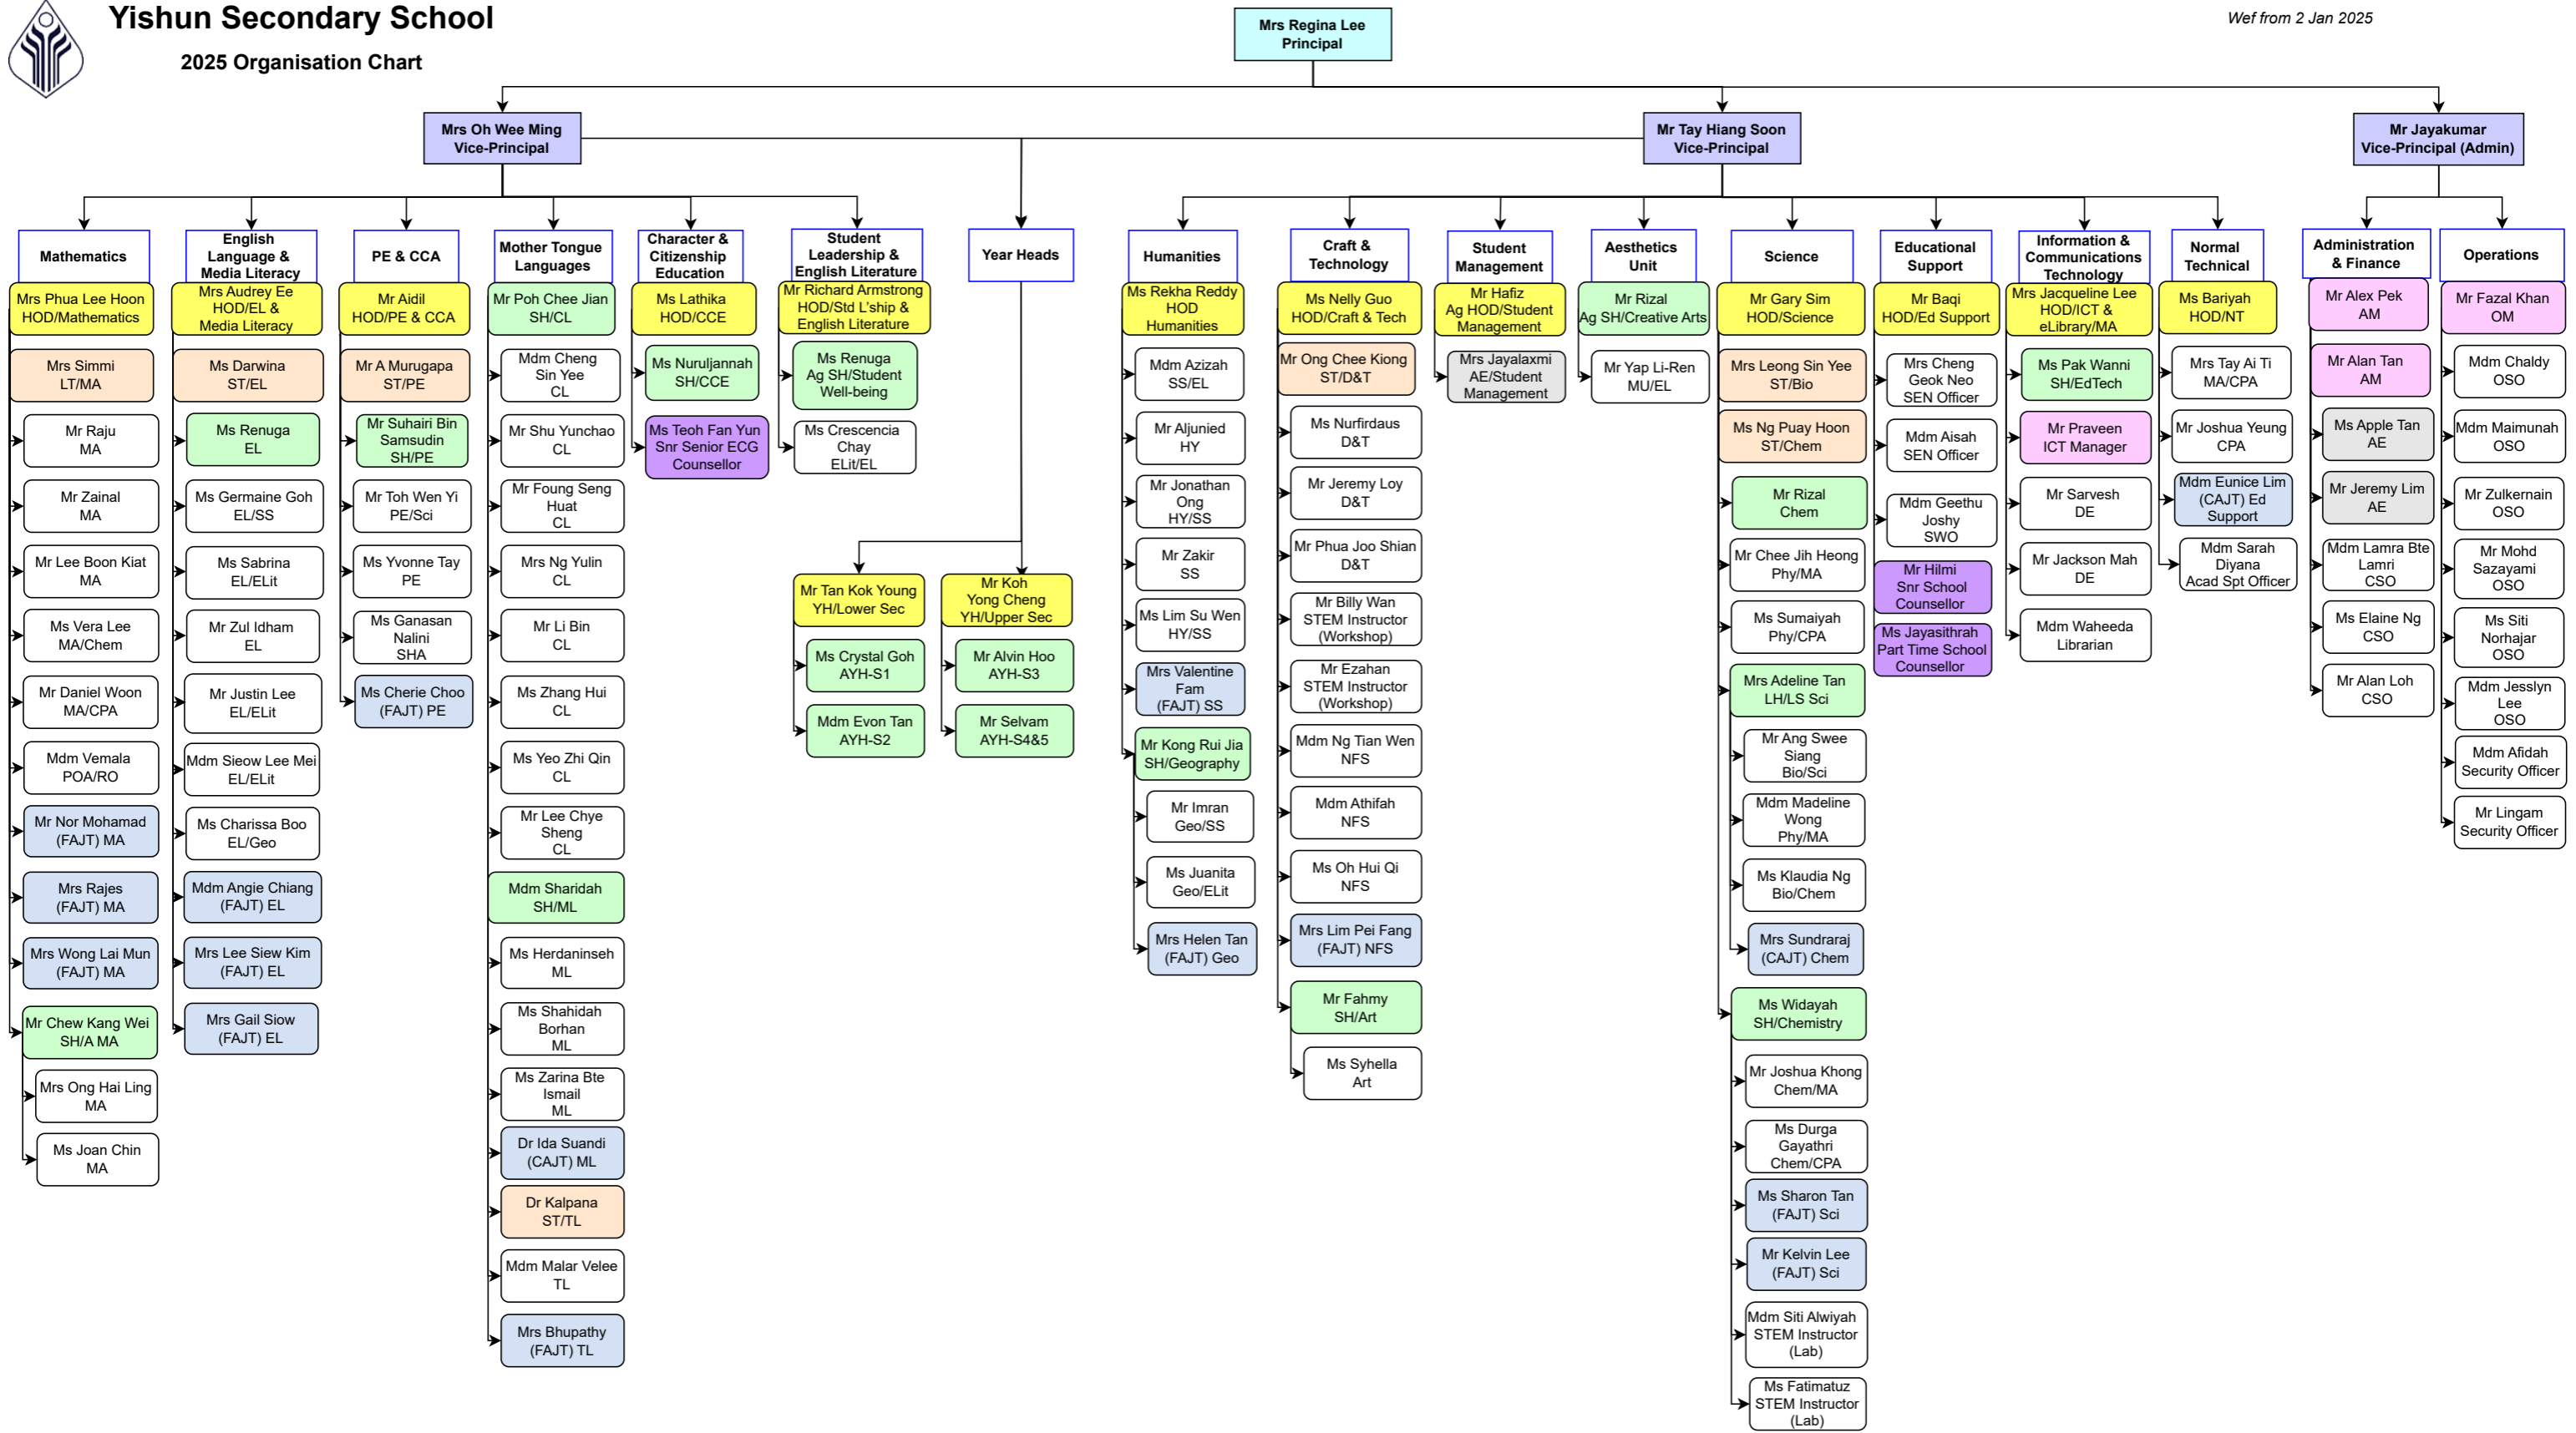

2025 Organisation Chart

Relief Teachers
Mr Ang Choon Kiat – EL
Mdm Birundha – TL

Legend (Subject)	
AM: Additional Mathematics	MA: Mathematics
ART: Art	ML: Malay Language
Bio: Biology	MU: Music
Chem: Chemistry	PE: Physical Education
CL: Chinese Language	PH: Physics
CPA: Computer Applications	POA: Principles of Accounts
D&T: Design & Technology	RO: Retail Operations
EL: English Language	Sci: Lower Sec Science
ELit: English Literature	SS: Social Studies
Geo: Geography	TL: Tamil Language
NFS: Nutrition & Food Science	HU: Humanities
HY: History	

Legend (Designation)	
Ag: Acting	OM: Operations Manager
AE: Administrative Executive	OSO: Operations Support Officer
AYH: Assistant Year Head	SH: Subject Head
CSO: Corporate Support Officer	SHA: School Health Advisor
CAJT: Contract Adjunct Teacher	ST: Senior Teacher
ECG: Educational Counselling & Guidance	SEN: Special Education Needs Officer
DE: Desktop Engineer	YH: Year Head
HOD: Head of Department	SC: School Counsellor
FAJT: Flexi-Adjunct Teacher	SWO: Student Welfare Officer
LH: Level Head	UT: Untrained Teacher
Snr: Senior	Spt: Support

Legend (Colour)
 HOD / YH
 SH / LH / AYH/ Ag SH
 CAJT / FAJT
 LT / ST
 Manager
 AE
 School Counsellor