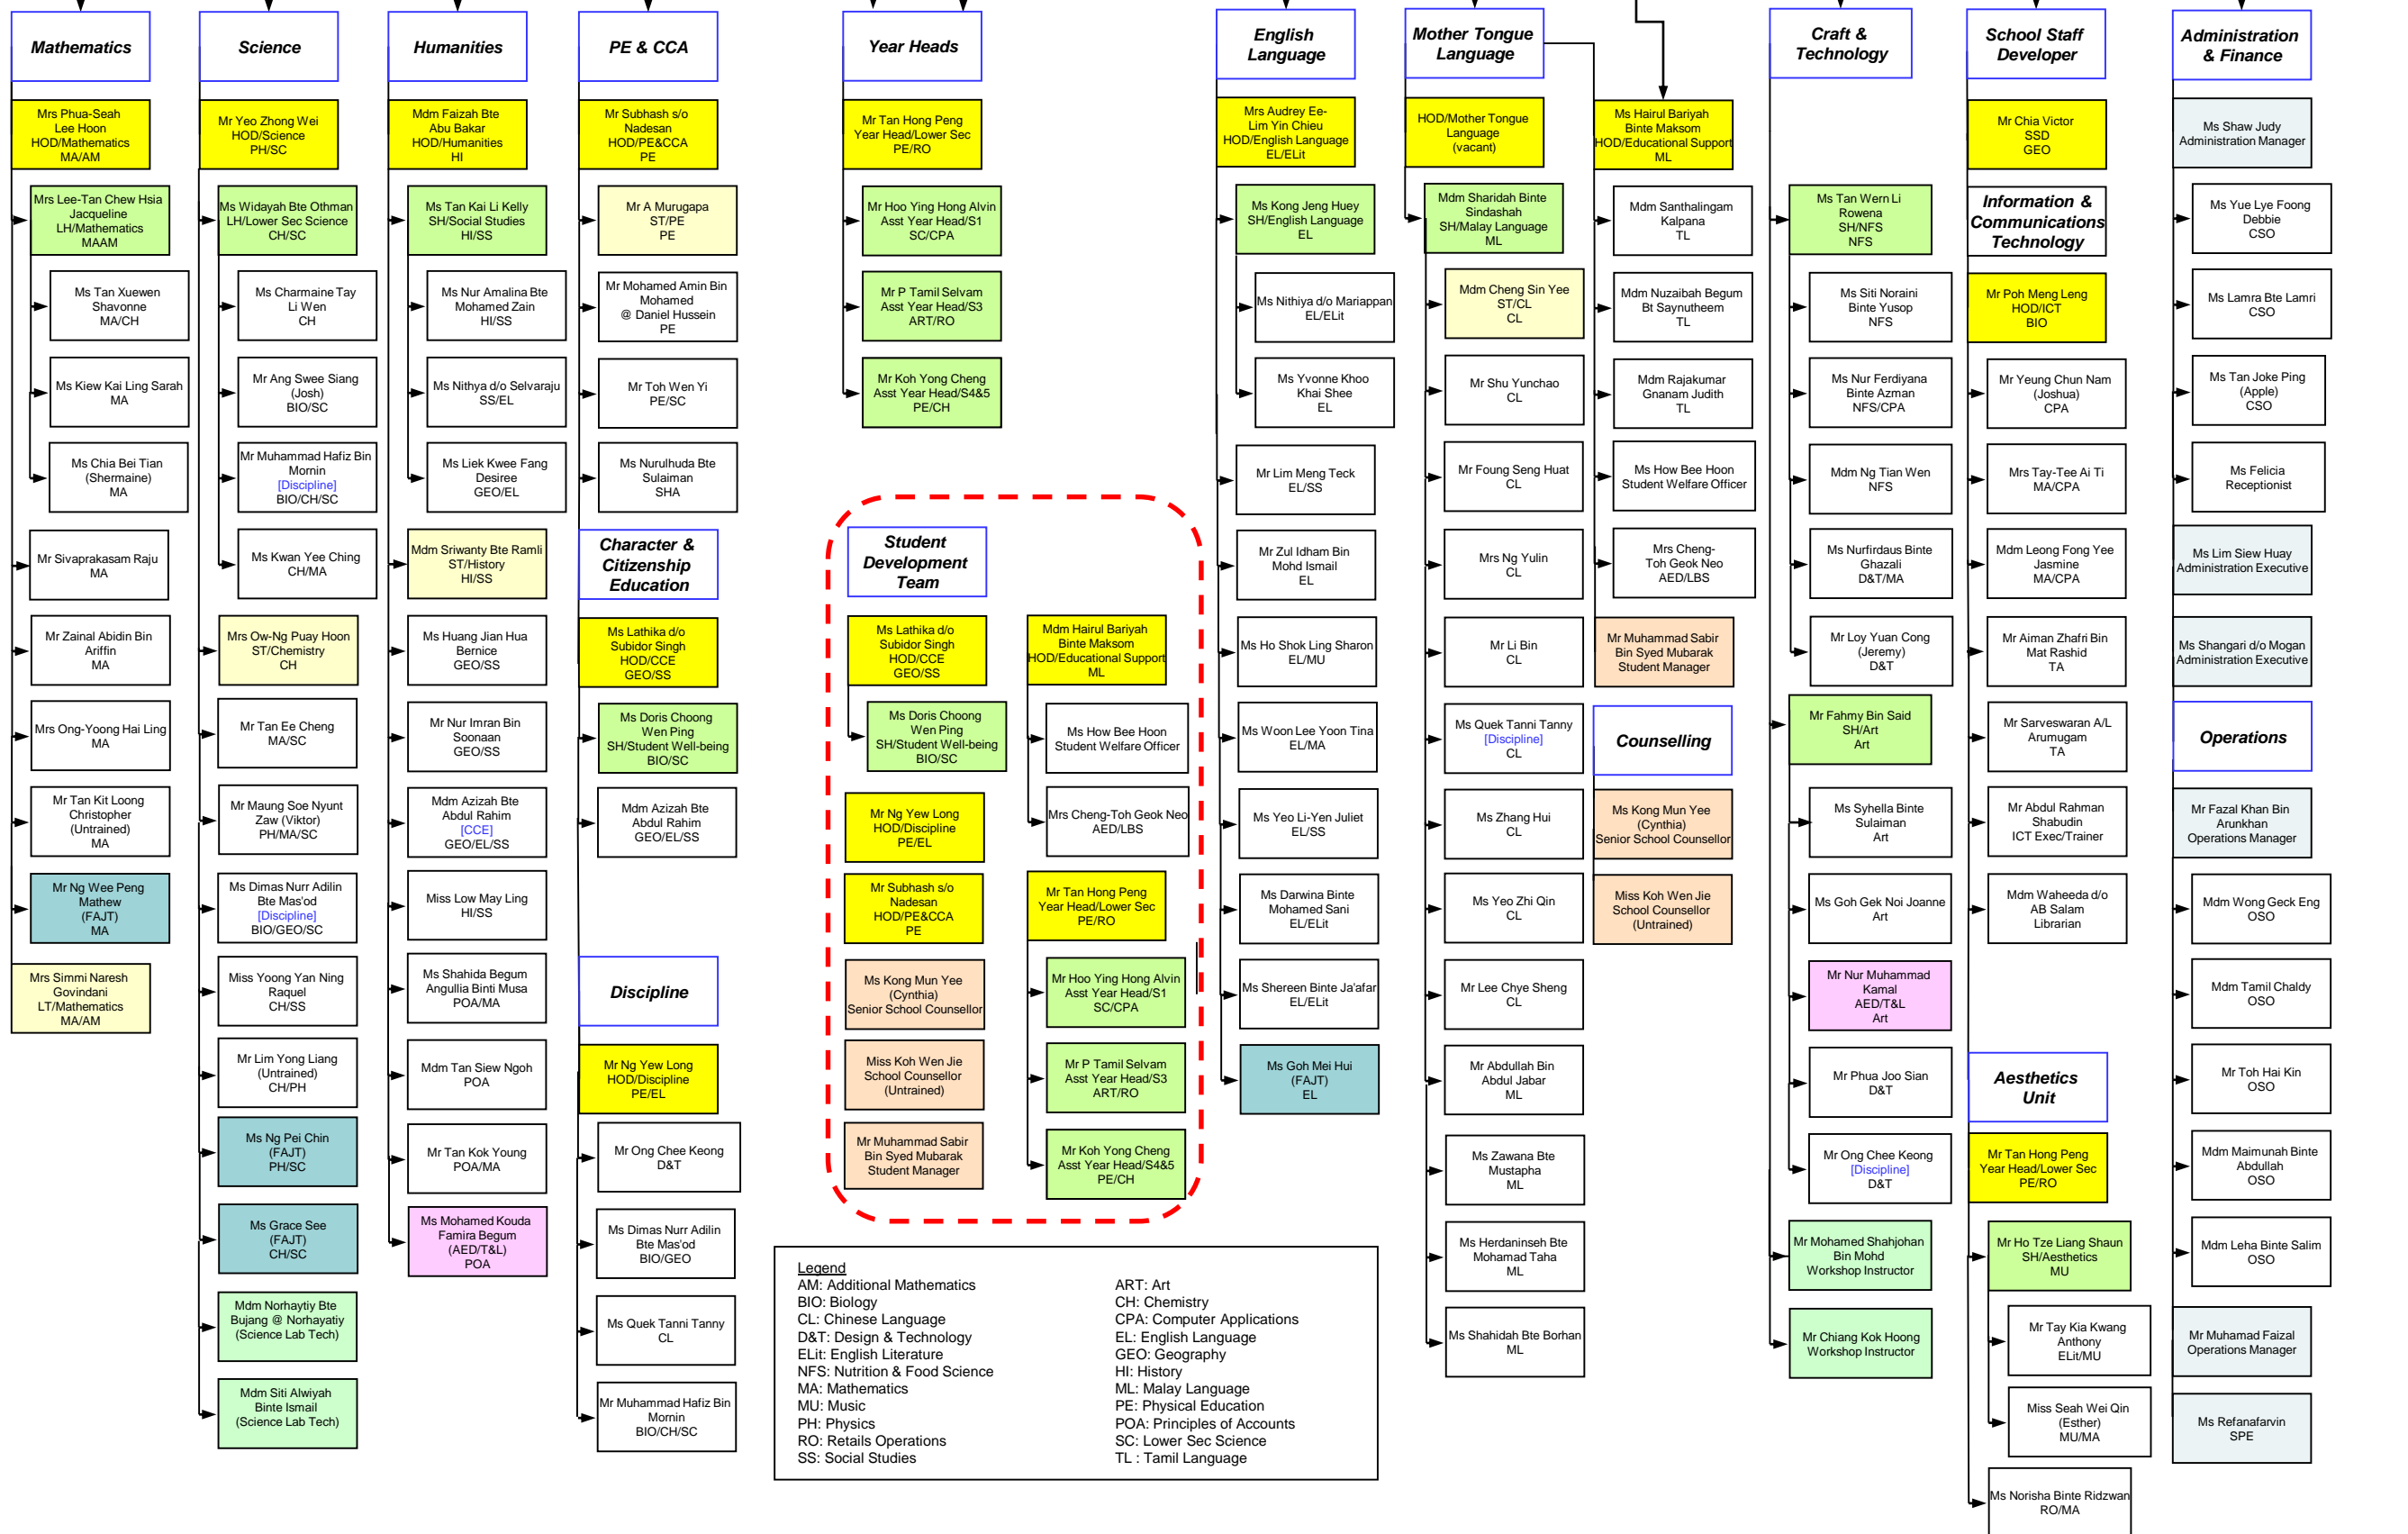

Yishun Secondary School 2019 Organisation Chart

Updated: 15 Jul 2019

Mrs Regina Lee
Principal

Mr Michael Tan
Vice-Principal

Mr Tay Hiang Soon
Vice-Principal

Mr Jayakumar
Vice-Principal (Admin)

Legend
 AM: Additional Mathematics
 BIO: Biology
 CL: Chinese Language
 D&T: Design & Technology
 ELit: English Literature
 NFS: Nutrition & Food Science
 MA: Mathematics
 MU: Music
 PH: Physics
 RO: Retail Operations
 SS: Social Studies
 ART: Art
 CH: Chemistry
 CPA: Computer Applications
 EL: English Language
 GEO: Geography
 HI: History
 ML: Malay Language
 PE: Physical Education
 POA: Principles of Accounts
 SC: Lower Sec Science
 TL: Tamil Language