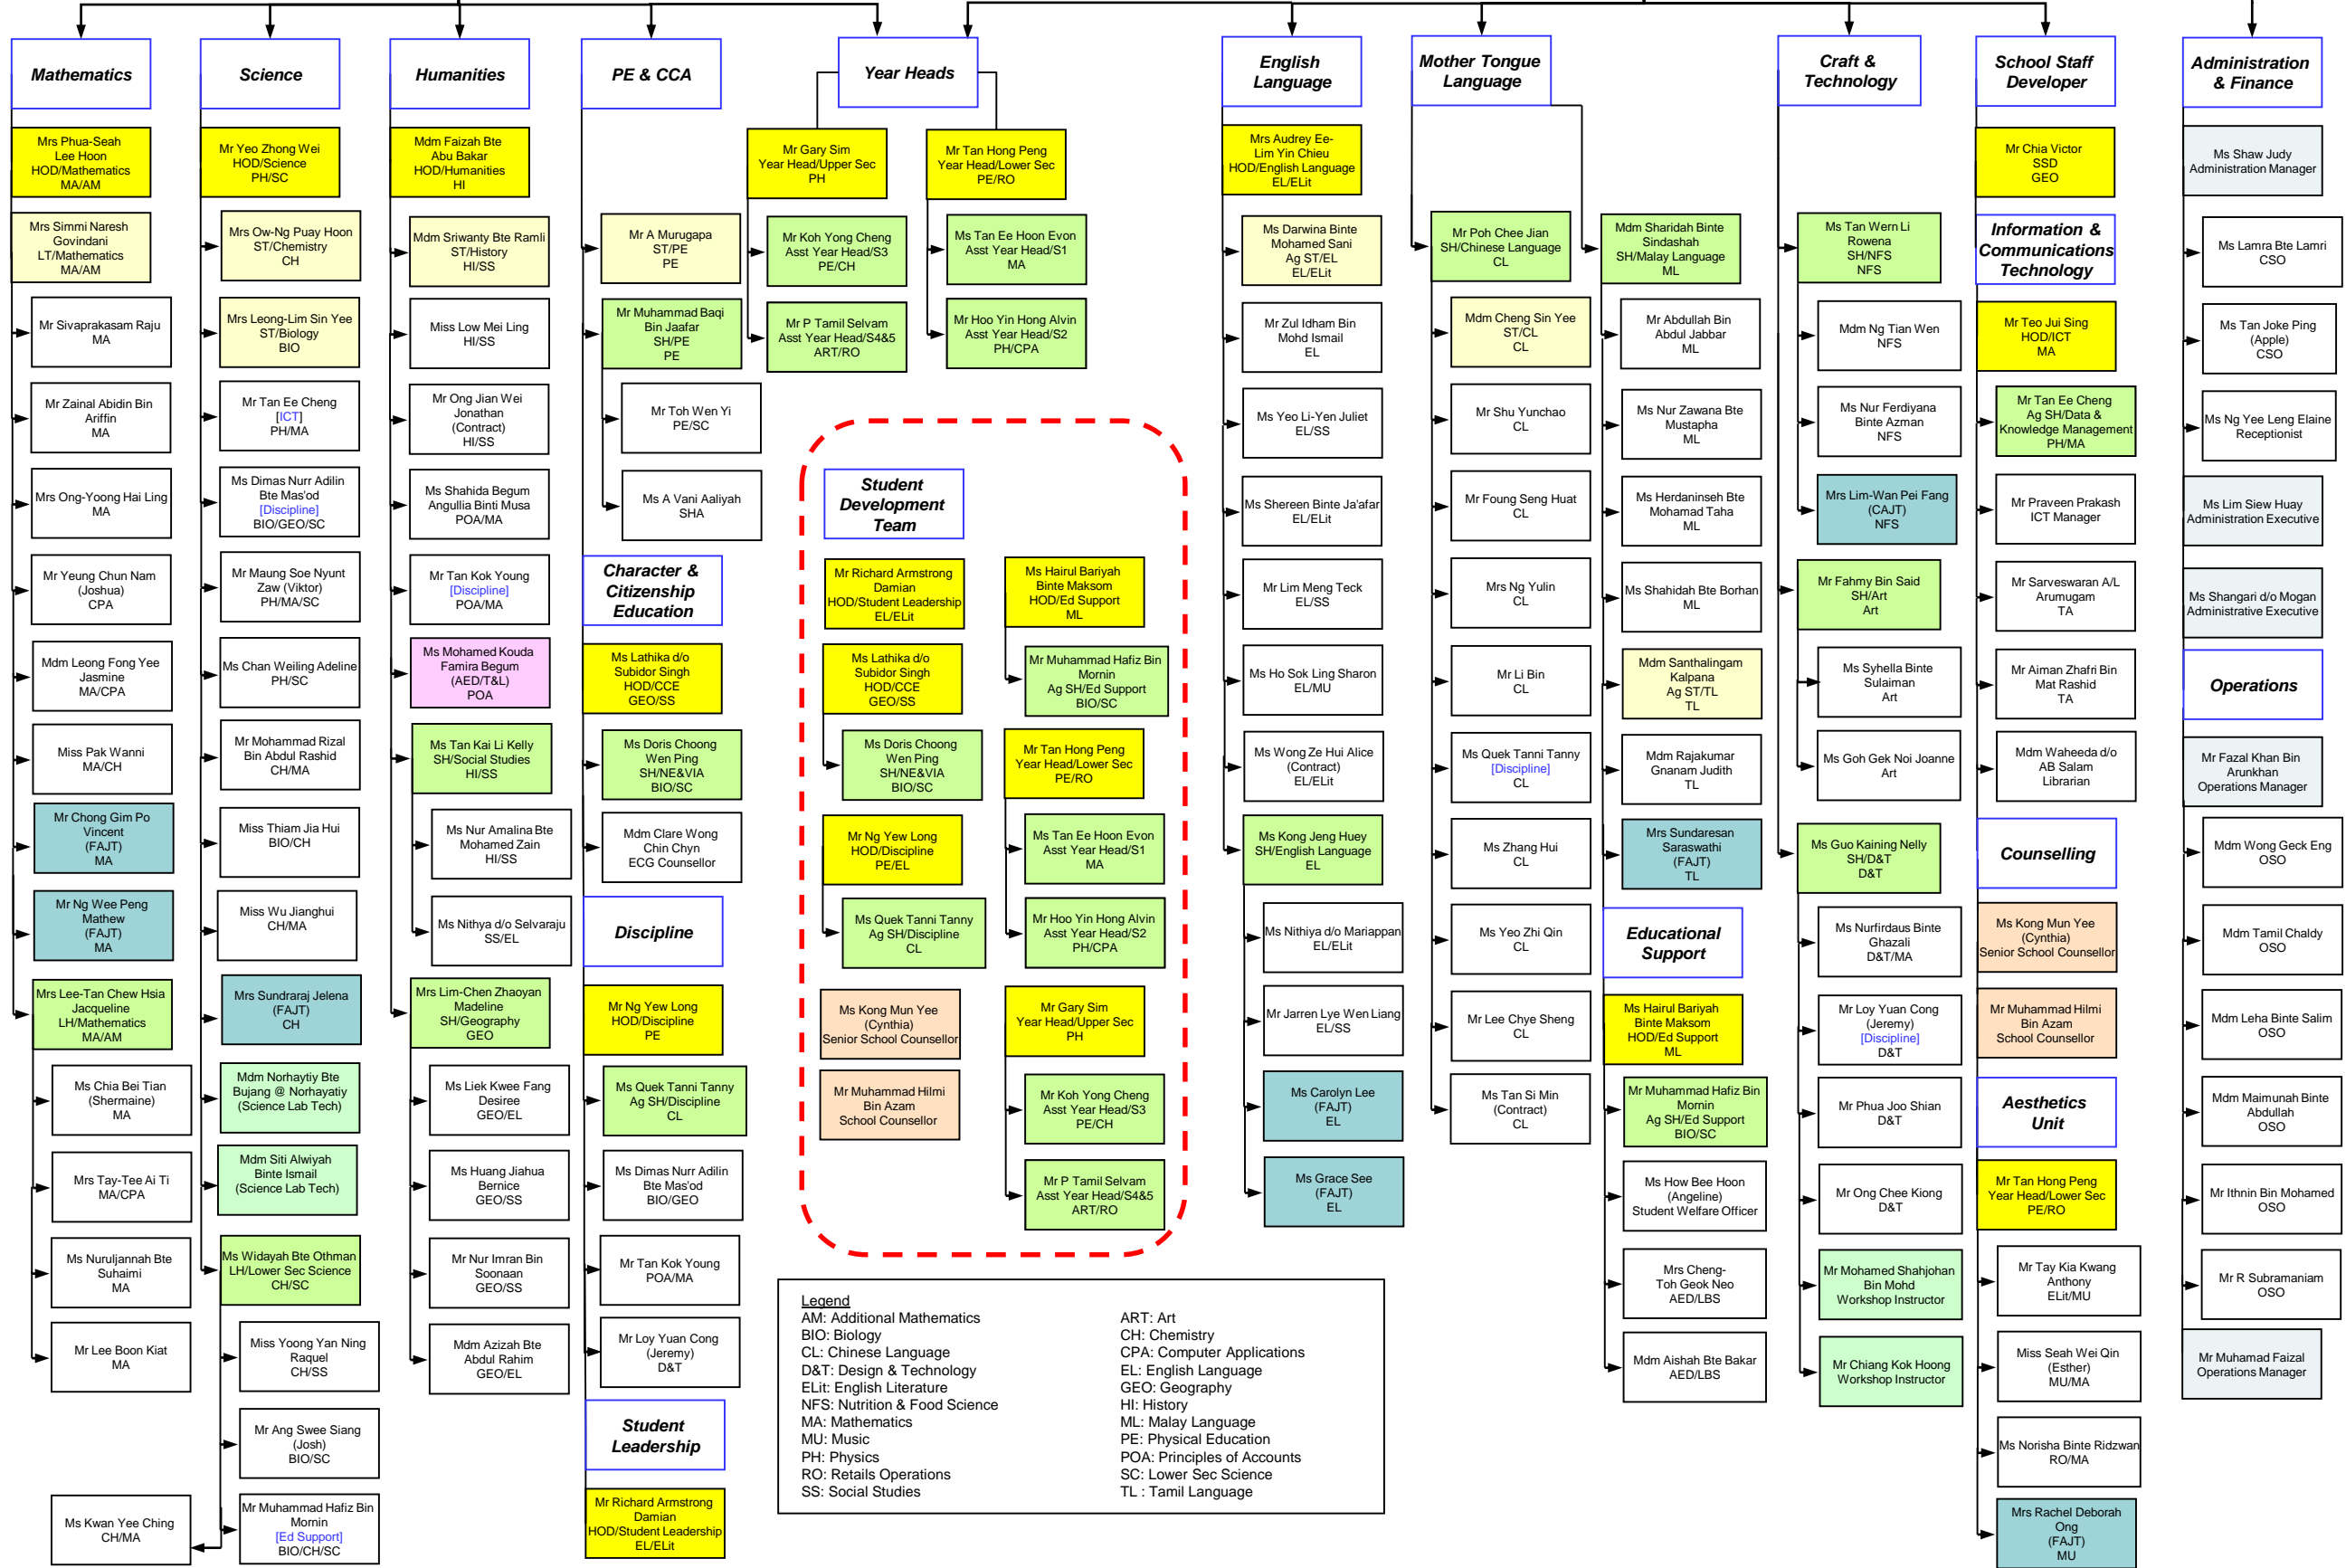

Yishun Secondary School 2020 Organisation Chart

Updated: 05 Aug 2020

Mrs Regina Lee
Principal

Mr Michael Tan
Vice-Principal

Mr Tay Hiang Soon
Vice-Principal

Mr Jayakumar
Vice-Principal (Admin)

Legend

AM: Additional Mathematics	ART: Art
BIO: Biology	CH: Chemistry
CL: Chinese Language	CPA: Computer Applications
D&T: Design & Technology	EL: English Language
ELit: English Literature	GEO: Geography
NFS: Nutrition & Food Science	HI: History
MA: Mathematics	ML: Malay Language
MU: Music	PE: Physical Education
PH: Physics	POA: Principles of Accounts
RO: Retail Operations	SC: Lower Sec Science
SS: Social Studies	TL: Tamil Language